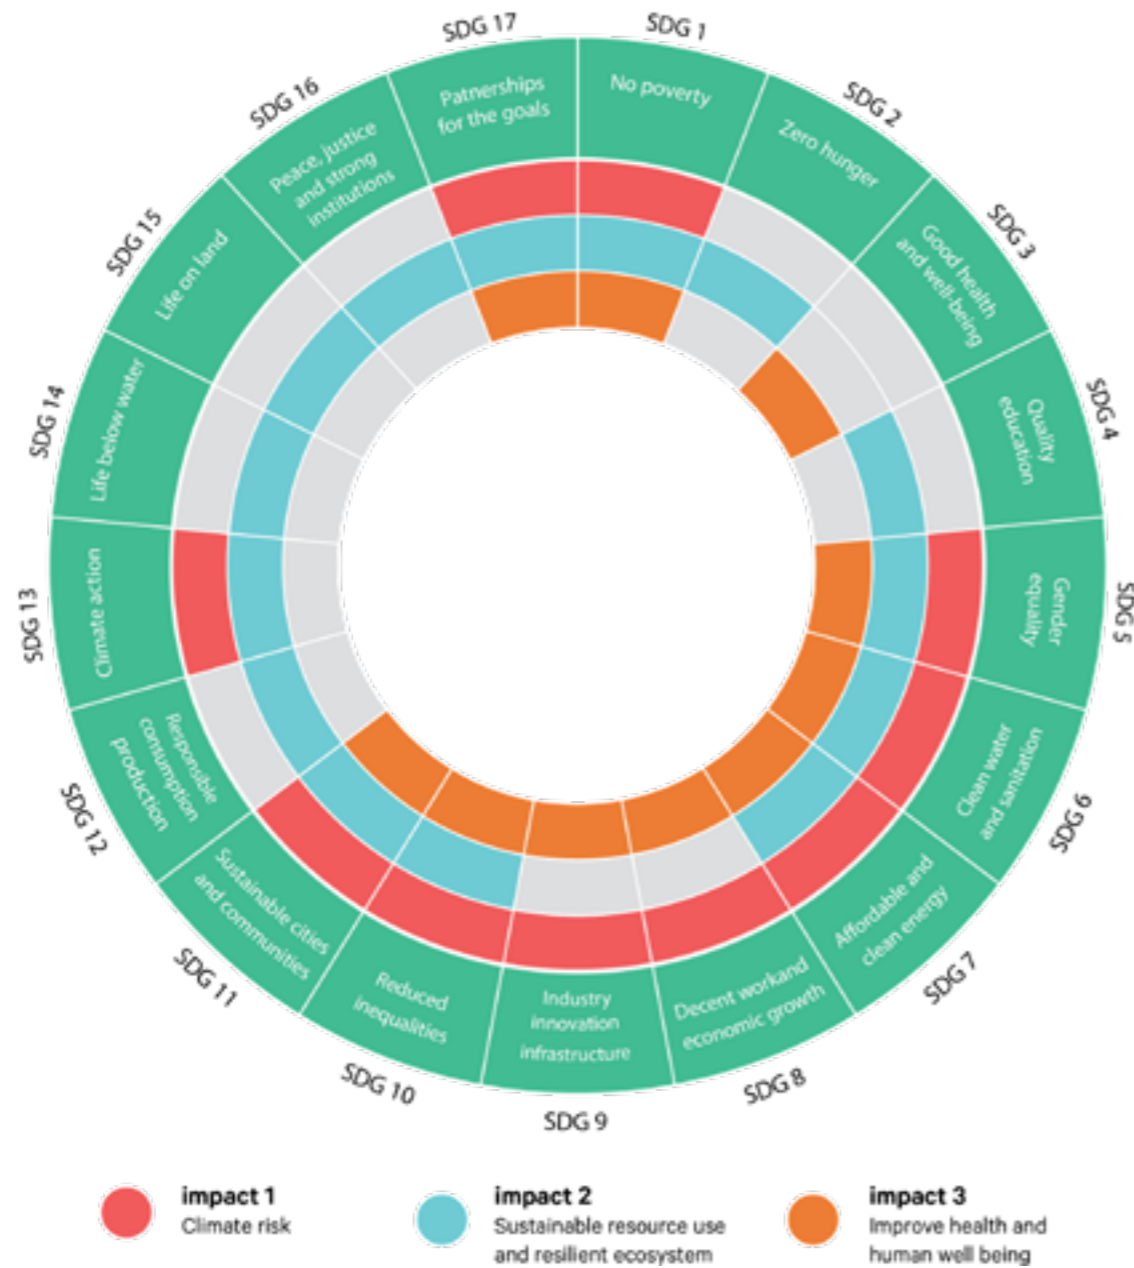

3. Learning and Capacity Development

- Online courses on gender and human rights

4. Programme Management

- M&E
- Communications

SCF impact areas and SDG alignment

SDGs integration in SCF

The Strategic Collaborative Fund contributes to SDGs achievement through fostering collaboration in the region on the most pressing issues on sustainable and development. SCF provides grants that significantly contribute in achieving Agenda 2030. The successful events and initiatives serve as a powerful platform for discussion, innovation and improvement in relevant topics and practices.